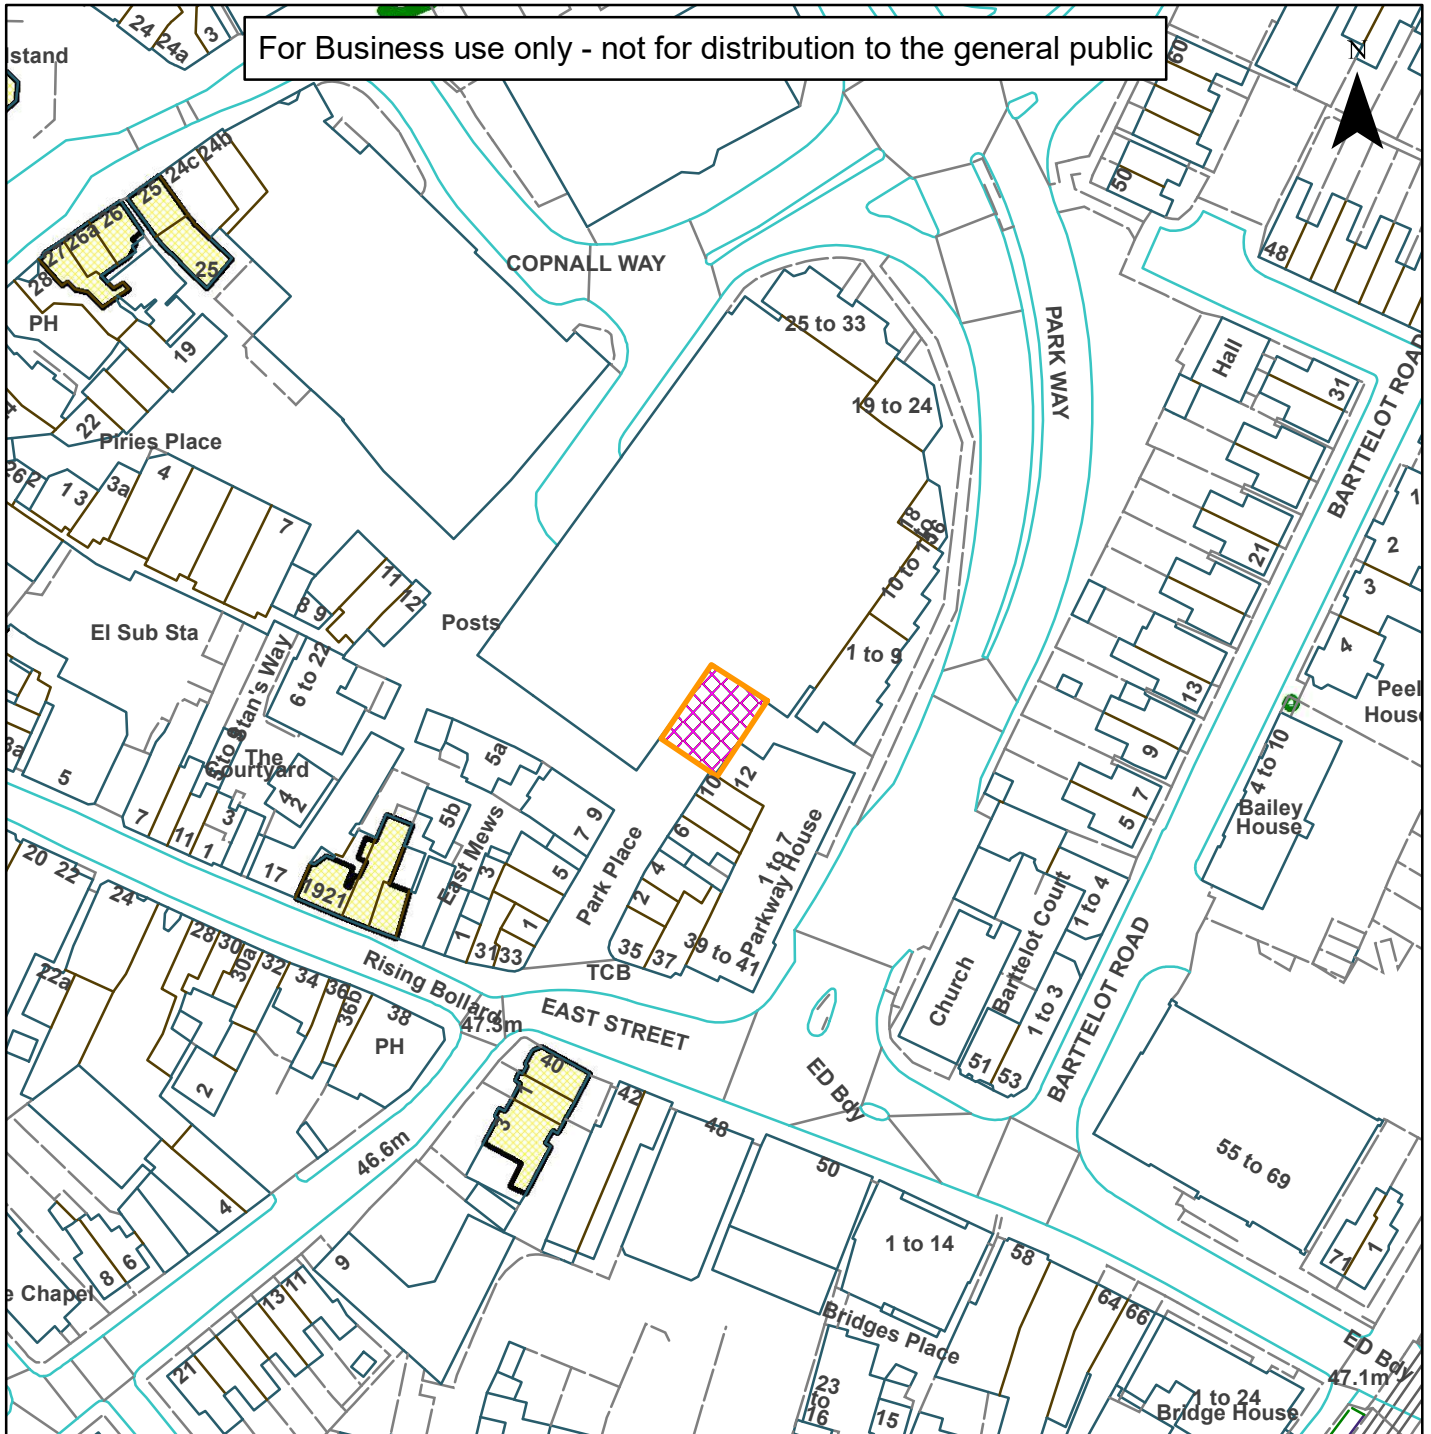

10) DC/22/2368

Horsham District Council

Piries Place, Horsham, West Sussex, RH12 1NY

For Business use only - not for distribution to the general public

Scale: 1:1,250

Reproduced by permission of Ordnance Survey map on behalf of HMSO. © Crown copyright and database rights (2019). Ordnance Survey Licence.100023865